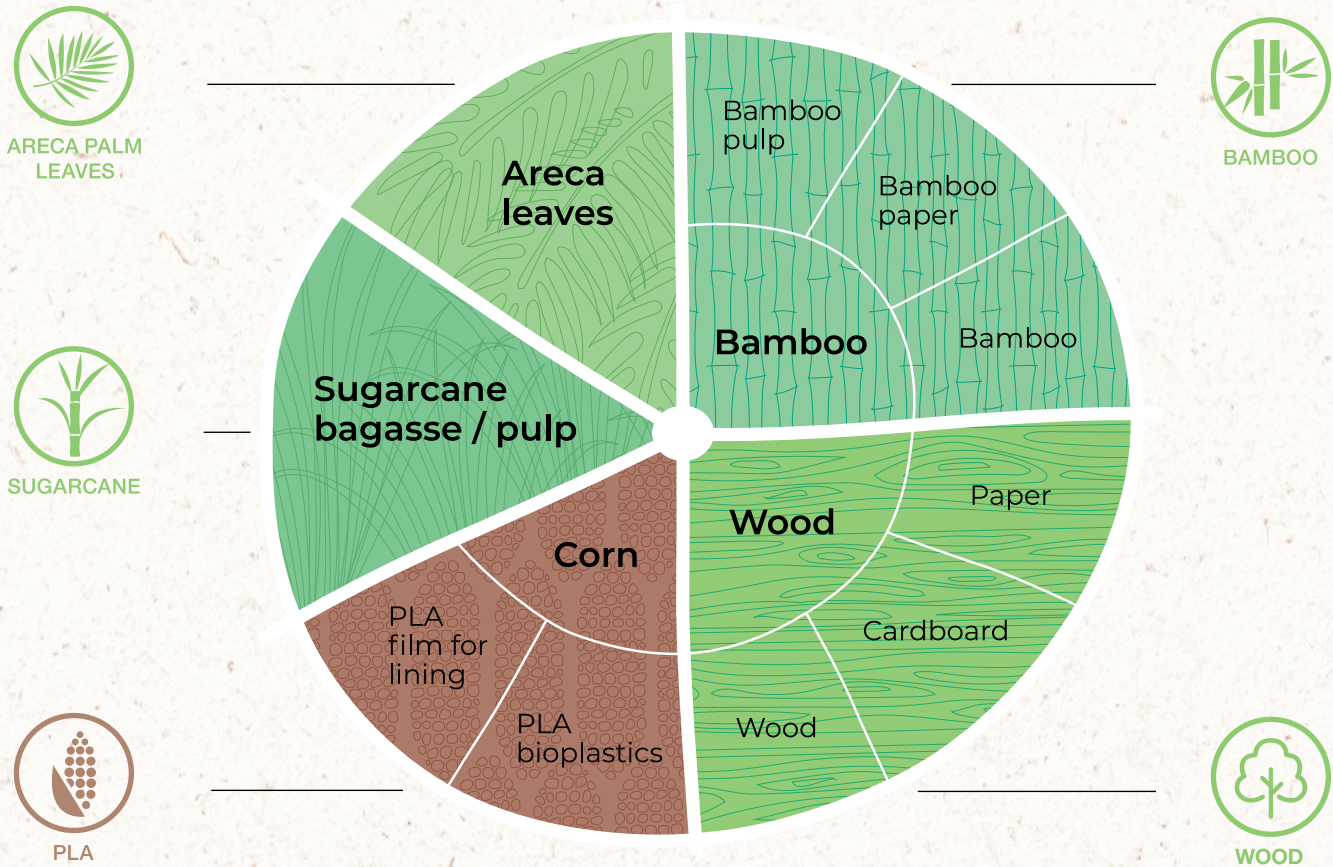

Compostable materials

Switching to Greenmark tableware reduces the use of non-renewable resources, and will enable a shift in the way waste is managed.

Know your options: we encourage you to embrace green packaging as a sustainable alternative to oil-based plastics in the food service sector. Switching to Greenmark tableware reduces the use of non-renewable resources, and will enable a shift in the way waste is managed. We provide school canteens, event organizers, universities, distributors, governmental agencies, not for profits, foodservice operators with the excellent biodegradable food service products at economically sensible prices – so don't hesitate to join the list!

But it's important to keep in mind that at first packaging should fit the purpose and help to prevent food waste, we will advise you to choose sustainable materials where possible without compromising functionality and branding.

**Industrial
composting
only**