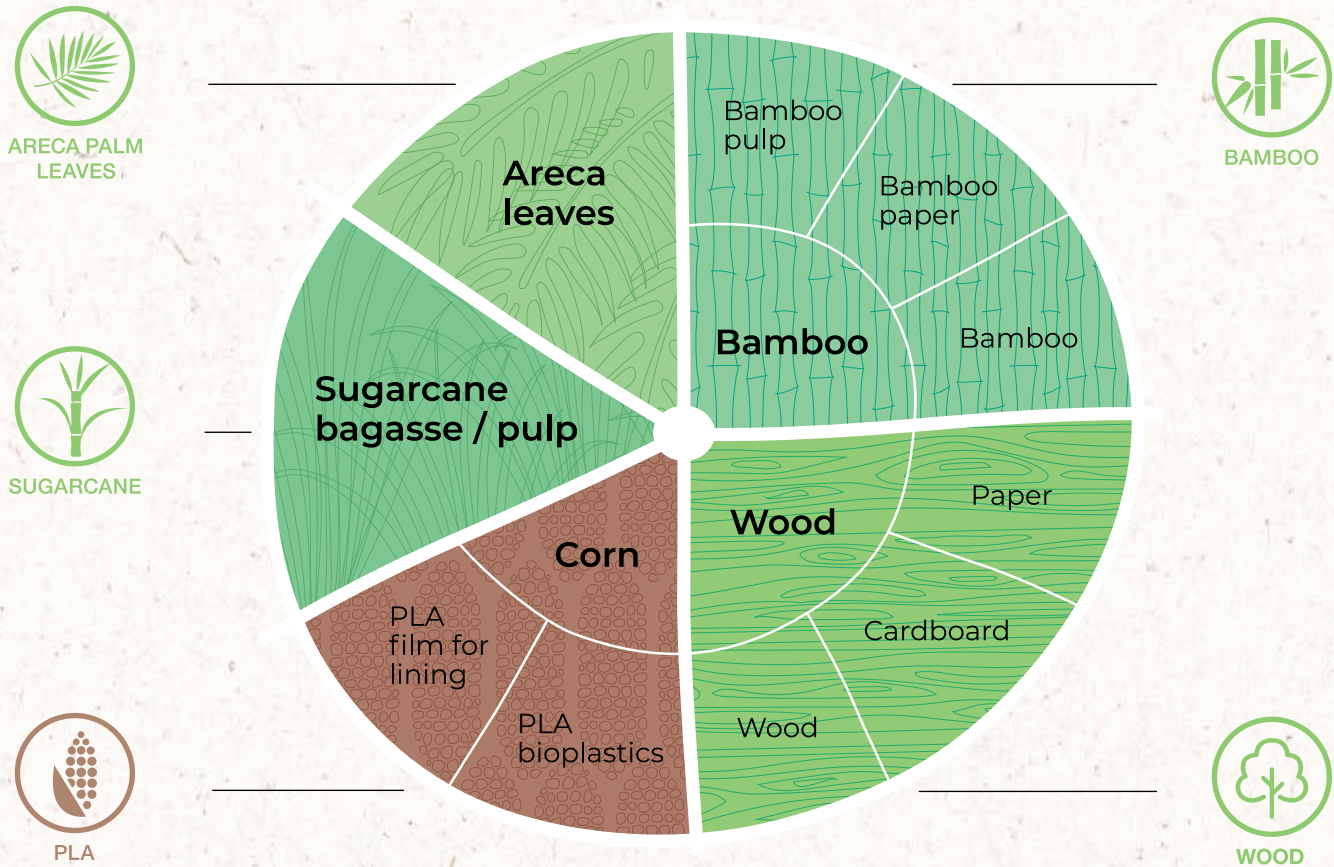

Compostable materials

Switching to Greenmark tableware reduces the use of non-renewable resources, and will enable a shift in the way waste is managed.

Know your options: we encourage you to embrace green packaging as a sustainable alternative to oil-based plastics in the food service sector. Switching to Greenmark tableware reduces the use of non-renewable resources, and will enable a shift in the way waste is managed. We provide school canteens, event organizers, universities, distributors, governmental agencies, not for profits, foodservice operators with the excellent biodegradable food service products at economically sensible prices – so don't hesitate to join the list!

But it's important to keep in mind that at first packaging should fit the purpose and help to prevent food waste, we will advise you to choose sustainable materials where possible without compromising functionality and branding.

Industrial composting only

SUGARCANE

BAMBOO

WOOD

ARECA PALM LEAVES

PLA