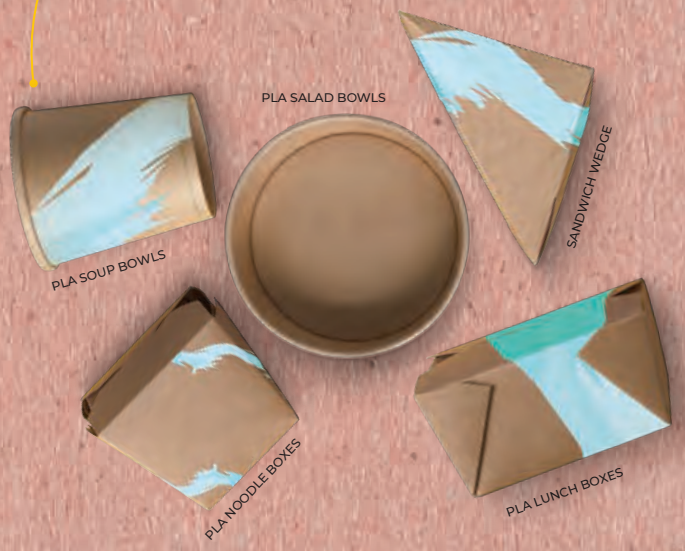

PLA LINED CARDBOARD

Boost the presentation of any meal with a custom printed finishing touch!

Minimum Order Starts From Just 30,000 Units Per Design.