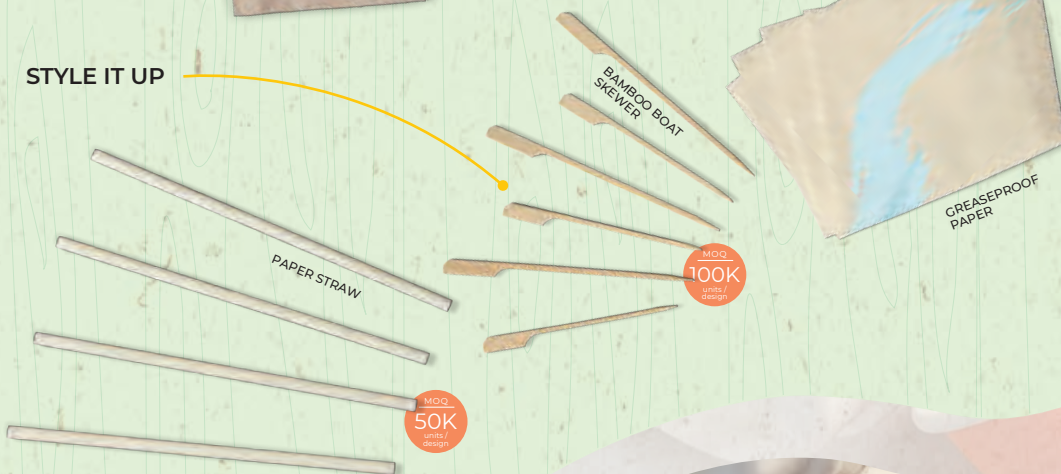

HOT
STAMPED
MOQ
20K
units /
size

PAPER STRAW

BAMBOO BOAT
SKEWER

GREASEPROOF
PAPER

MOQ
100K
units /
design

MOQ
50K
units /
design