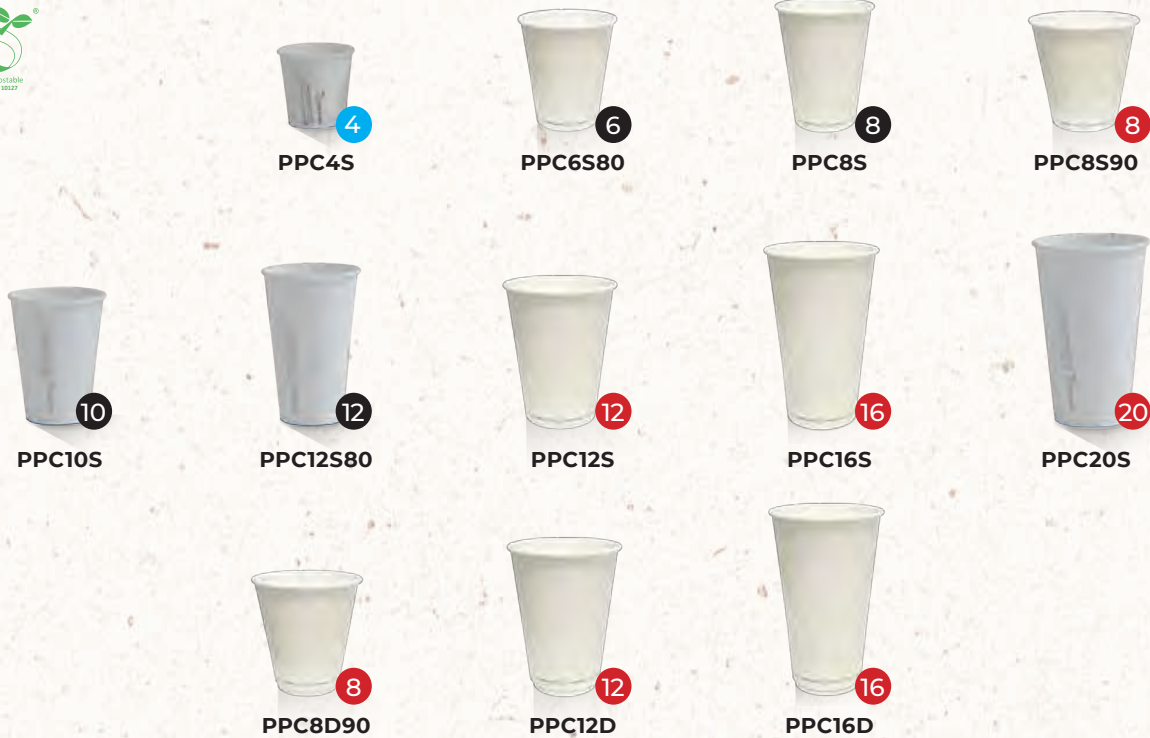

PLA Lined Coffee Cups

volume / oz