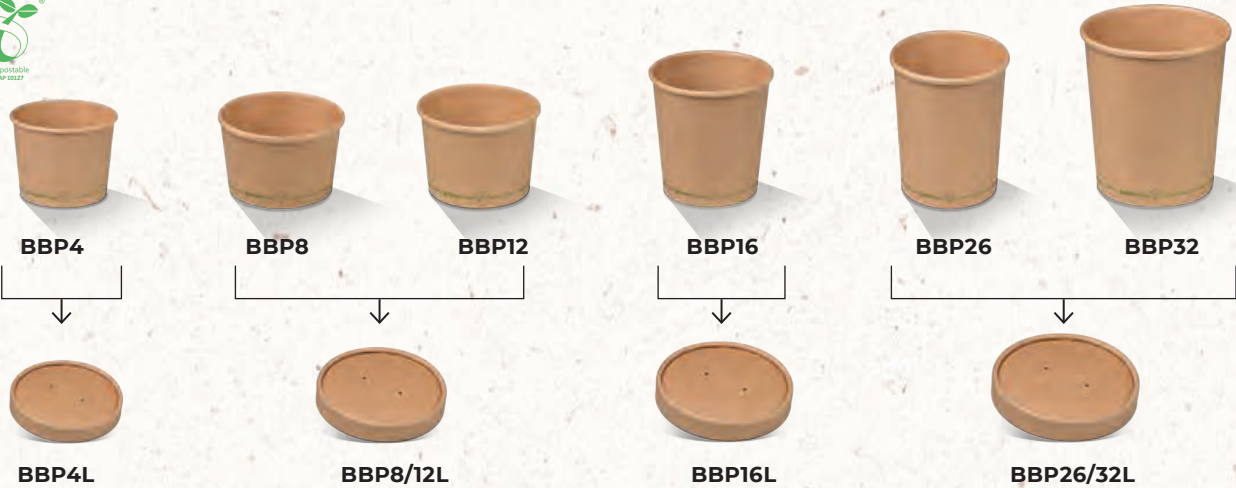

# PLA Coated Bamboo Soup Bowls with Paper Lids

**BBAP4**

**BBAP8**

**BBAP12**

**BBAP16**

**BBAP26**

**BBAP32**

**BBAP8/12L**

**BBAP16L**

**BBAP26/32L**

CODE	NAME	SIZE, mm	PCS / BAG	BAGS / CTN	PCS / CTN
BBAP4	PLA Coated Bamboo Bowl 4oz	92x78x42	50	20	1000
BBAP8	PLA Coated Bamboo Bowl 8oz	92x80x61	50	20	1000
BBAP12	PLA Coated Bamboo Bowl 12oz	92x72x90	50	20	1000
BBAP16	PLA Coated Bamboo Bowl 16oz	98x75x99	25	20	500
BBAP26	PLA Coated Bamboo Bowl 26oz	117x93x107	25	20	500
BBAP32	PLA Coated Bamboo Bowl 32oz	117x93x130	25	20	500
BBAP8/12L	PLA Coated Paper Lid / Fits BBAP4/8/12	92	25	40	1000
BBAP16L	PLA Coated Paper Lid / Fits BBAP16	98	25	20	500
BBAP26/32L	PLA Coated Paper Lid / Fits BBAP26/32	117	25	20	500

# PLA Coated Brown Kraft Bowls with Paper Lids

CODE	NAME	SIZE, mm	PCS / BAG	BAGS / CTN	PCS / CTN
BBP4	PLA Coated Brown Bowl 4oz	72x61x48	50	20	1000
BBP8	PLA Coated Brown Bowl 8oz	90x75x62	25	20	500
BBP12	PLA Coated Brown Bowl 12oz	90x73x87	25	20	500
BBP16	PLA Coated Brown Bowl 16oz	97x75x100	25	20	500
BBP26	PLA Coated Brown Bowl 26oz	116x92x112	25	20	500
BBP32	PLA Coated Brown Bowl 32oz	116x92x134	25	20	500
BBP4L	PLA Coated Paper Lid / Fits BBP4	72	25	40	1000
BBP8/ 2L	PLA Coated Paper Lid / Fits BBP8/12	90	25	20	500
BBP16L	PLA Coated Paper Lid / Fits BBP16	97	25	20	500
BBP26/32L	PLA Coated Paper Lid / Fits BBP26/32	116	25	20	500

# PLA Coated Bamboo Paper Salad Bowls with Lids

CODE	NAME	SIZE, mm	PCS / BAG	BAGS / CTN	PCS / CTN
BSB16	PLA Coated Bamboo Paper Salad Bowl 16oz	150X128X45	50	6	300
BSB25	PLA Coated Bamboo Paper Salad Bowl 25oz	150X128X60	50	6	300
BSB32	PLA Coated Bamboo Paper Salad Bowl 32oz	150X128X78	50	6	300
BSB42	PLA Coated Bamboo Paper Salad Bowl 42oz	184X162X66	50	6	300
BSB16/25/32LPLA	Clear PLA Lid for Salad Bowl 16-32oz	150	25	12	300
BSB42LPLA	Clear PLA Lid for Salad Bowl 42oz	184	25	12	300